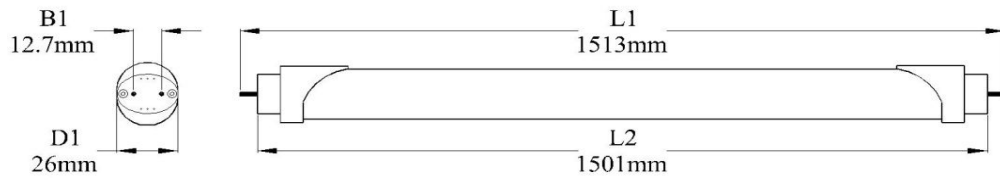

Extendum T8

68T8-160-W1221

Extendum T8 2245lm 1500mm 29W G13 W

The Extendum T8 is the ideal LED replacement for conventional fluorescent tube lights. U-Tron's signature design allows for a brightness that is equal to traditional bulbs, with consistent coverage. The Extendum is the perfect solution for general lighting applications

Product Technical Data

General Information

Cap Size	G13
Life Span	50000hr

Light Characteristics

Efficacy	75.65lm/W
Beam Angle	165 D
CCT	4000K
Flux	2245lm
	75

Color Rendering Index

Electrical Characteristics

Wattage	29W
Voltage	universal
Power Factor	0.977

Temperature

Operating Temp.	-30(min), 65(max)C
Storage	-40(min), 65(max)C

Product Dimensions

Length L1	1513 mm
Length L2	1501 mm

Bipin Distance B1	12.7mm
Mounting Hole Diameter D2	31mm
Circular Outline Dimension D1	26mm

Ordering Information

Product Number	A-68T8-200-N1529
Product Name	Extendum T8
Product Ordering Name	Extendum T8 2245lm 1500mm 29W G13

Pieces Per Pack	1
Packs Per Carton	10
Net Weight Per Piece	360 Grams

www.u-tron.com

Extendum T8

Technical Drawing

©2012 U-Tron (Beijing) Electronics Co., LTD
All rights reserved
Specifications are subject to change without notice

15-Feb-12
data subject to change